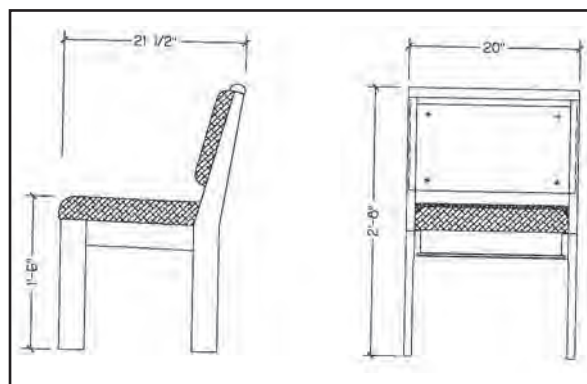

310

310

310 Single, Double & Triple

320 (arm chair)

310 (with laminated back)

310 (stacked)

310

Interlocking Pin

310 (with optional solid wood back and solid wood saddle seat)

310K Series Solid Wood Chair Selection

The 310K solid wood chair is manufactured with a special pitched leg to allow for an optional removable, pivoting, upholstered solid wood kneeler. The 310K can be ordered with the same options as the 300 series chair and is also available in double and triple sizes. This chair includes an under seat book rack.