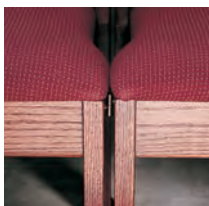

310

310

310 Single, Double & Triple

320 (arm chair)

310 (with laminated back)

310 (stacked)

310

Interlocking Pin

310 (with optional solid wood back and solid wood saddle seat)

310K Series Solid Wood Chair Selection

The 310K solid wood chair is manufactured with a special pitched leg to allow for an optional removable, pivoting, upholstered solid wood kneeler. The 310K can be ordered with the same options as the 300 series chair and is also available in double and triple sizes. This chair includes an under seat book rack.

800 Series Solid Wood Chair Selection

The 810 chair is offered with a choice of upholstered seats, solid wood saddle seats, or rush seats. The rush, used in the 810 chair, is a true natural rush woven material and will not lose its shape or become distorted with use. Other manufacturers offering this option may use a synthetic or paper material. The 810 rush seat features decreased sound absorption, which may be preferred for its acoustical value, especially in the choir area. The 810 chairs offer an optional removable, pivoting, upholstered solid wood kneeler. These chairs include standard rear access, under seat book racks and the backs are made of steam bent solid wood.