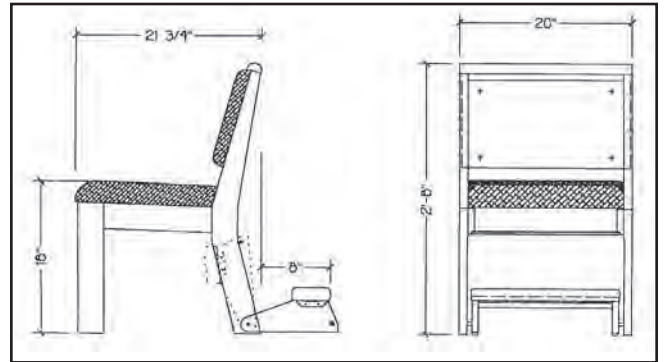

310K (pivoting upholstered solid wood kneeler)