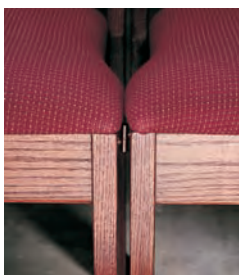

Setting the Industry Standard™

400 Series Solid Wood Chair Selection

The 400 series solid wood chairs offer two back styles. The steam-bent solid wood back of the 415 chair can be finished to provide a curved wood back or a 1" upholstered back can be added to provide a fully upholstered chair. The 418 chair provides a double slated steam-bent curved wood back. All 400 series chairs are available in alternate options, including all wood chairs or arm chairs. These chairs include an under seat book rack. All 400 series chairs offer alternate accessories of the 415 chair.

415
(with optional routed front rail book rack)

415
(with solid wood back)

415
(solid wood chair)

415 (with optional kneeler)

415 (stacked)

425 (arm chair)

415 (pivoting upholstered solid wood kneeler)

Interlocking Pin

418 (saddle seat chair)

418 (solid wood chair)

418

418
(pivoting upholstered solid wood kneeler)

500 Series Solid Wood Chair Selection

Responding to our customers' request, New Holland designed the 500 series solid wood chair. The 500 series solid wood chair is manufactured with full height round profile rear legs to enclose the upholstered wood backs, which provides a finished appearance when using solid wood chairs as free standing units. The 500 series chair is manufactured with a special pitched leg to allow for an optional removable, pivoting, upholstered solid wood kneeler. This chair includes an under seat to rear book rack.